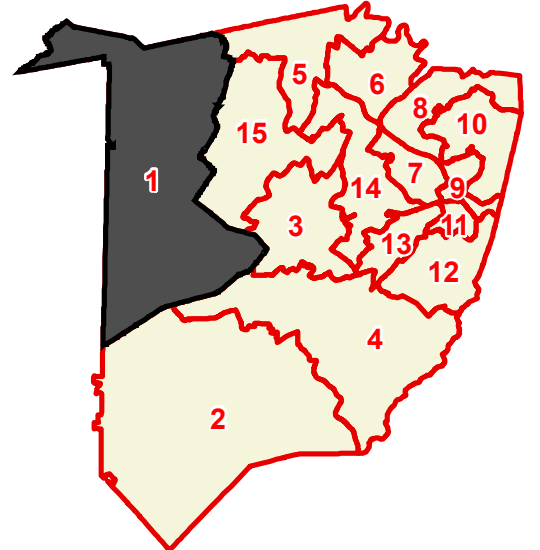

Washington County

County Commission District 1

# OF COMMISSIONERS	1
TOTAL POPULATION	8,867
DEVIATION	0
% DEVIATION	0%
WHITE POPULATION	8,244
% WHITE	93%
BLACK POPULATION	48
% BLACK	0.5%
OTHER POPULATION	575
% OTHER	6.5%
HISPANIC POPULATION	190
% HISPANIC	2.1%

-  County Commission District
-  Interstates
-  U.S. Highway
-  State Highway
-  Local Roads
-  Railroads
-  Powerline (Incomplete)
-  Stream
-  Lakes / Rivers
-  City, Town

This map is provided as a public service and is for informational purposes only. It is not an endorsement or approval by the Comptroller of the Treasury of any proposed district boundaries contained herein.
Created On: 8/29/2022