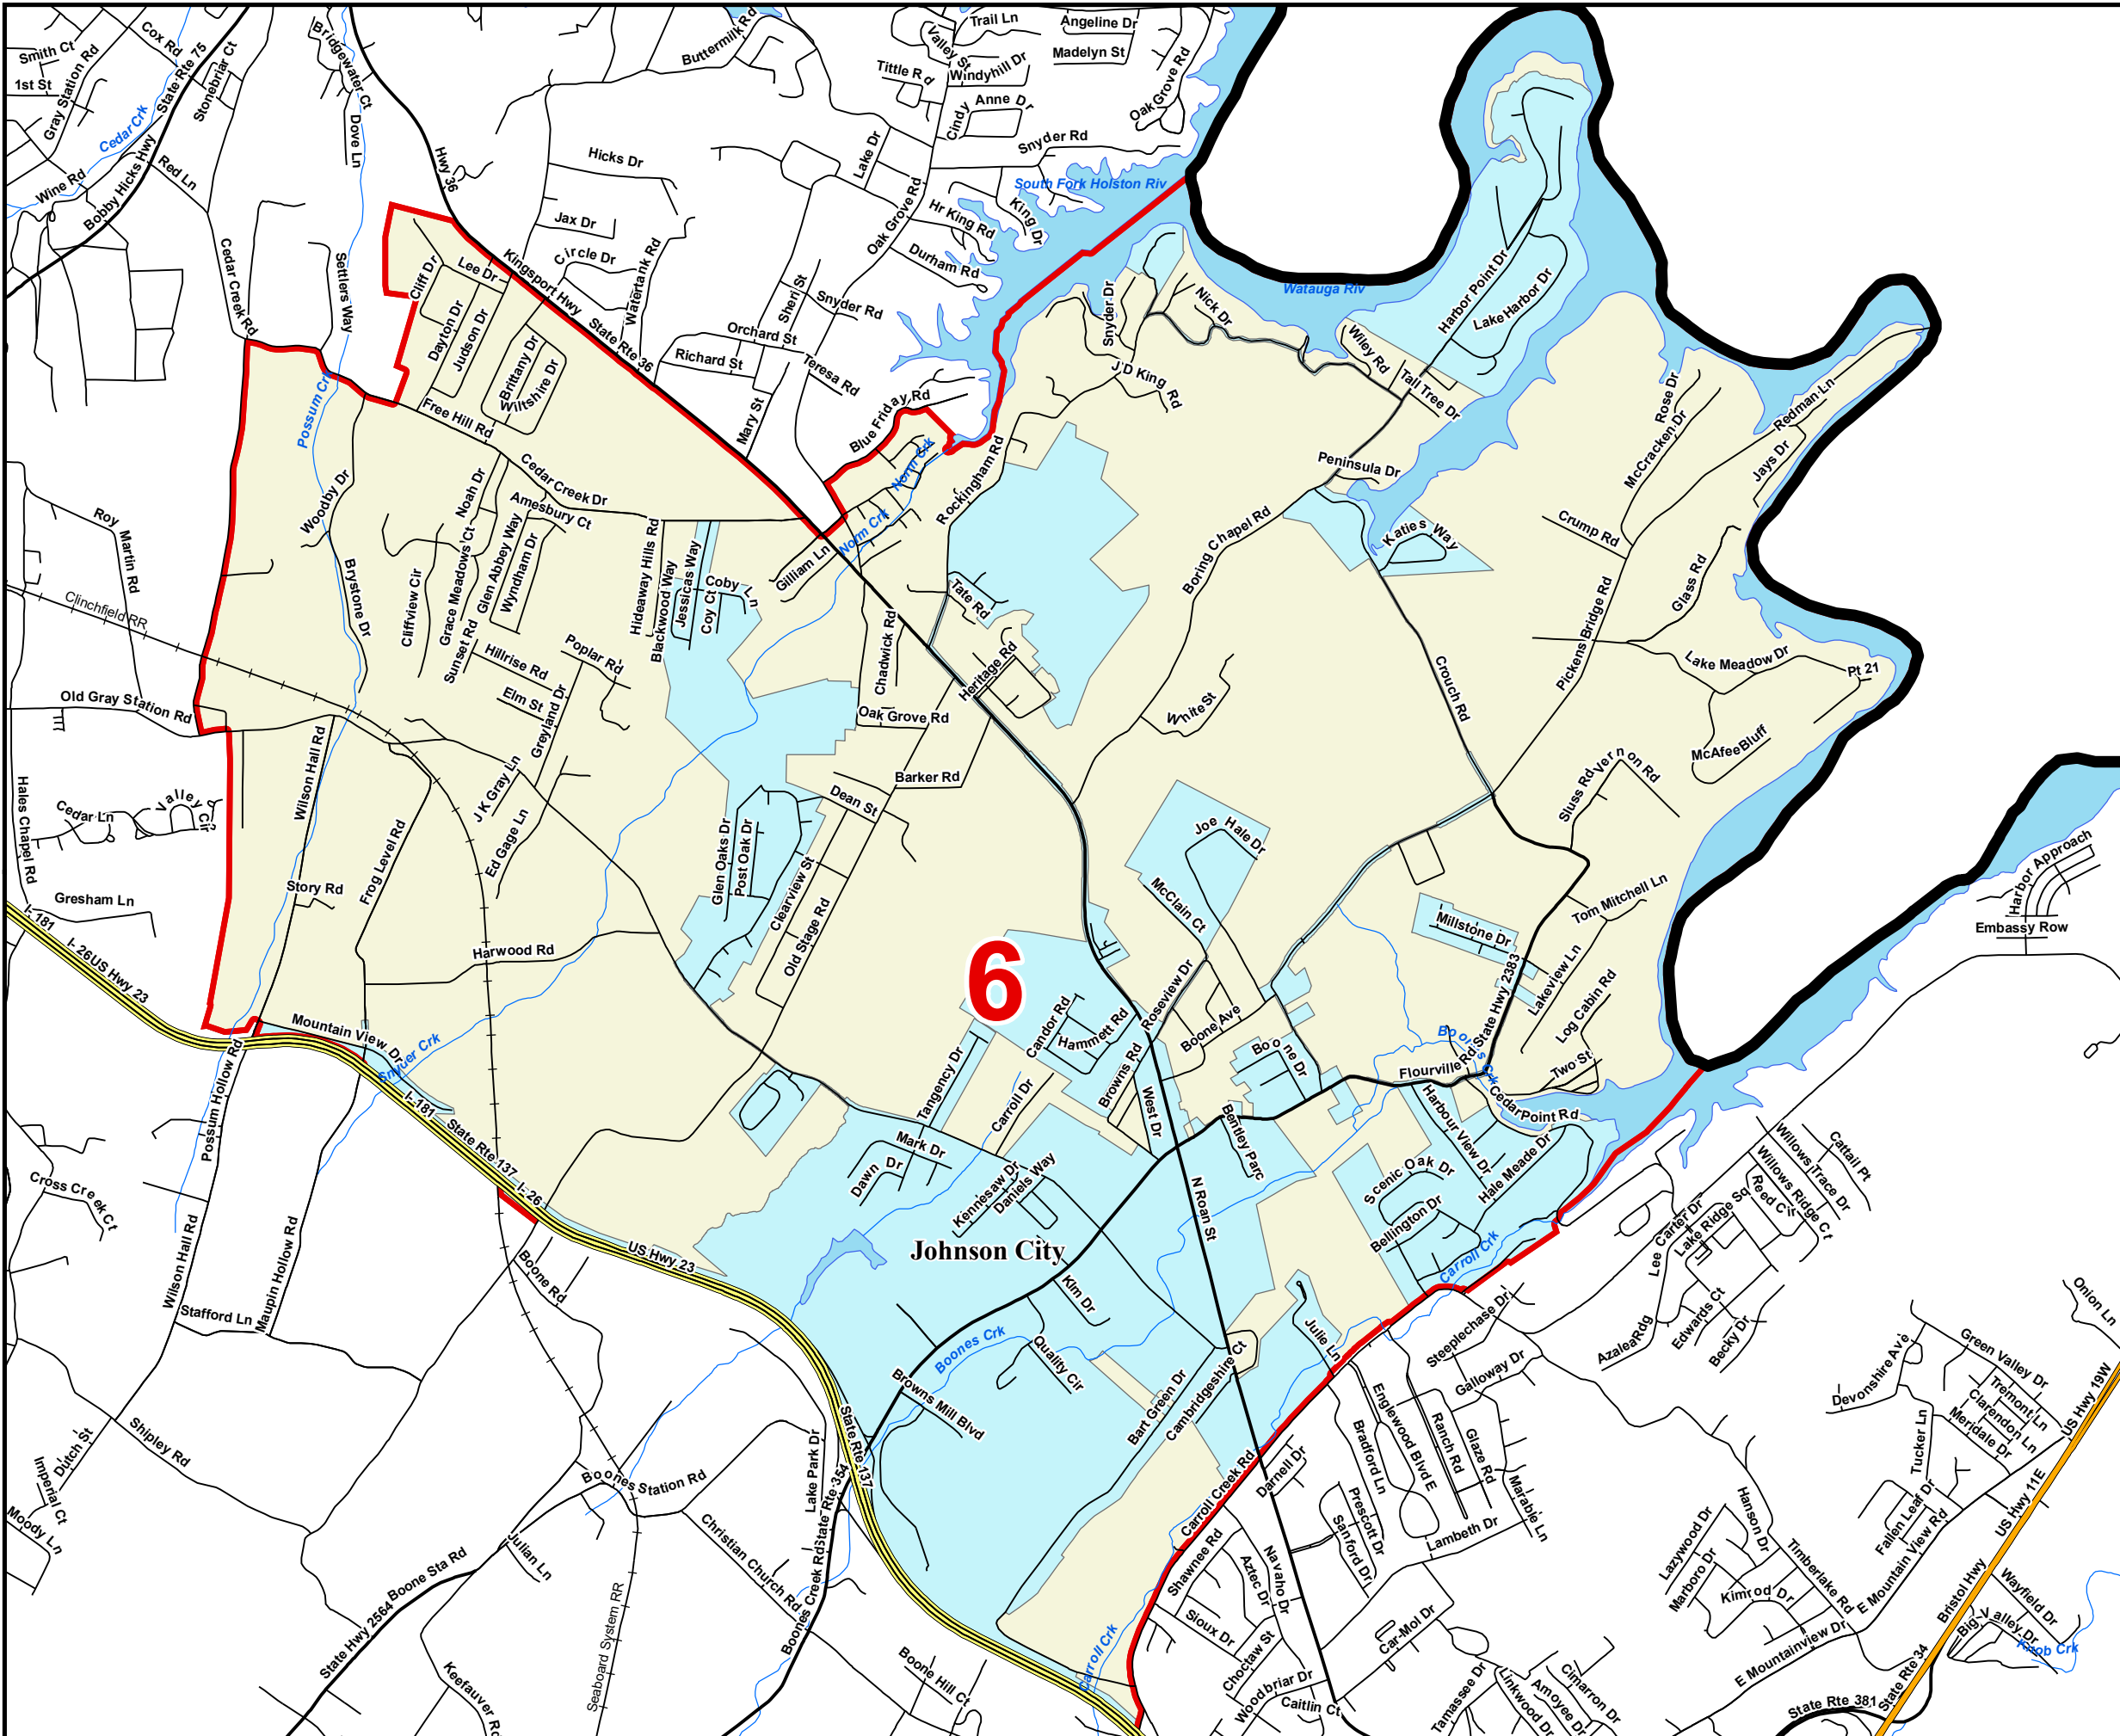

Washington County County Commission District 6

# OF COMMISSIONERS	1
TOTAL POPULATION	8,651
DEVIATION	-216
% DEVIATION	-2.4%
WHITE POPULATION	7,633
% WHITE	88.2%
BLACK POPULATION	181
% BLACK	2.1%
OTHER POPULATION	837
% OTHER	9.7%
HISPANIC POPULATION	245
% HISPANIC	2.8%

-  County Commission District
-  Interstates
-  U.S. Highway
-  State Highway
-  Local Roads
-  Railroads
-  Powerline (Incomplete)
-  Stream
-  Lakes / Rivers
-  City, Town

This map is provided as a public service and is for informational purposes only. It is not an endorsement or approval by the Comptroller of the Treasury of any proposed district boundaries contained herein.
Created On: 8/29/2022