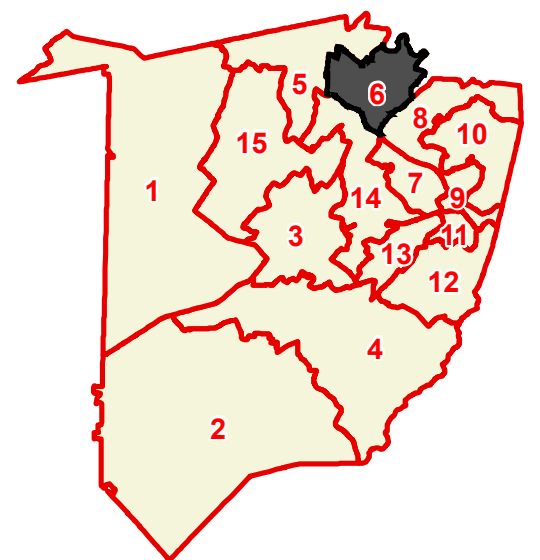

Washington County County Commission District 6

# OF COMMISSIONERS	1
TOTAL POPULATION	8,651
DEVIATION	-216
% DEVIATION	-2.4%
WHITE POPULATION	7,633
% WHITE	88.2%
BLACK POPULATION	181
% BLACK	2.1%
OTHER POPULATION	837
% OTHER	9.7%
HISPANIC POPULATION	245
% HISPANIC	2.8%

-  County Commission District
-  Interstates
-  U.S. Highway
-  State Highway
-  Local Roads
-  Railroads
-  Powerline (Incomplete)
-  Stream
-  Lakes / Rivers
-  City, Town

This map is provided as a public service and is for informational purposes only. It is not an endorsement or approval by the Comptroller of the Treasury of any proposed district boundaries contained herein.
Created On: 8/29/2022