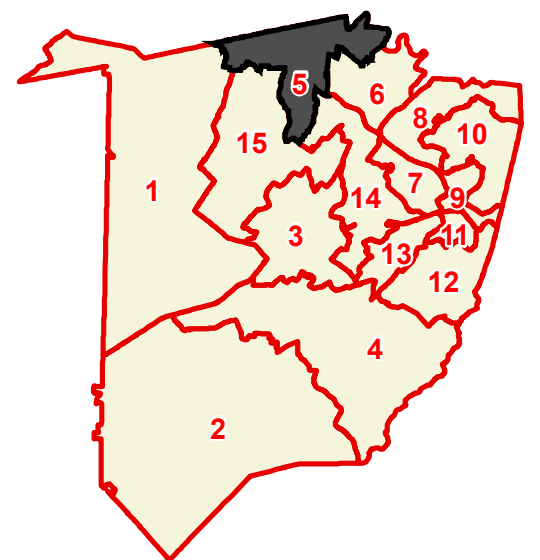

Washington County

County Commission District 5

# OF COMMISSIONERS	1
TOTAL POPULATION	9,097
DEVIATION	230
% DEVIATION	2.6%
WHITE POPULATION	8,388
% WHITE	92.2%
BLACK POPULATION	133
% BLACK	1.5%
OTHER POPULATION	576
% OTHER	6.3%
HISPANIC POPULATION	263
% HISPANIC	2.9%

-  County Commission District
-  Interstates
-  U.S. Highway
-  State Highway
-  Local Roads
-  Railroads
-  Powerline (Incomplete)
-  Stream
-  Lakes / Rivers
-  City, Town

This map is provided as a public service and is for informational purposes only. It is not an endorsement or approval by the Comptroller of the Treasury of any proposed district boundaries contained herein.
Created On: 8/29/2022