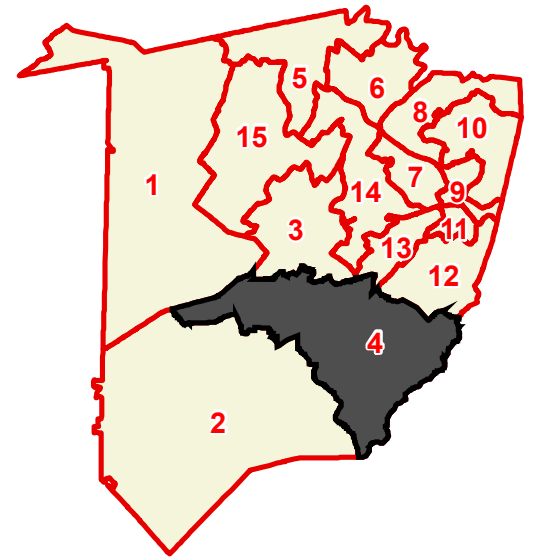

Washington County County Commission District 4

# OF COMMISSIONERS	1
TOTAL POPULATION	8,603
DEVIATION	-264
% DEVIATION	-3%
WHITE POPULATION	8,007
% WHITE	93.1%
BLACK POPULATION	61
% BLACK	0.7%
OTHER POPULATION	535
% OTHER	6.2%
HISPANIC POPULATION	234
% HISPANIC	2.7%

-  County Commission District
-  Interstates
-  U.S. Highway
-  State Highway
-  Local Roads
-  Railroads
-  Powerline (Incomplete)
-  Stream
-  Lakes / Rivers
-  City, Town

This map is provided as a public service and is for informational purposes only. It is not an endorsement or approval by the Comptroller of the Treasury of any proposed district boundaries contained herein.
Created On: 8/29/2022