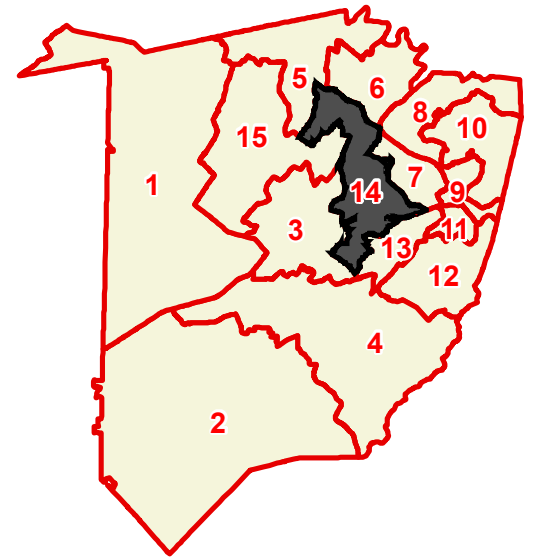

Washington County

County Commission District 14

# OF COMMISSIONERS	1
TOTAL POPULATION	8,875
DEVIATION	8
% DEVIATION	0.1%
WHITE POPULATION	7,332
% WHITE	82.6%
BLACK POPULATION	413
% BLACK	4.7%
OTHER POPULATION	1,130
% OTHER	12.7%
HISPANIC POPULATION	383
% HISPANIC	4.3%

-  County Commission District
-  Interstates
-  U.S. Highway
-  State Highway
-  Local Roads
-  Railroads
-  Powerline (Incomplete)
-  Stream
-  Lakes / Rivers
-  City, Town

This map is provided as a public service and is for informational purposes only. It is not an endorsement or approval by the Comptroller of the Treasury of any proposed district boundaries contained herein.
Created On: 8/29/2022