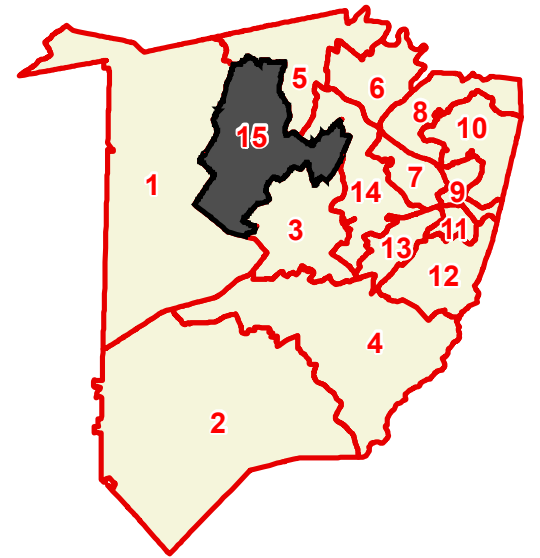

Washington County

County Commission District 15

# OF COMMISSIONERS	1
TOTAL POPULATION	9,120
DEVIATION	253
% DEVIATION	2.9%
WHITE POPULATION	8,445
% WHITE	92.6%
BLACK POPULATION	71
% BLACK	0.8%
OTHER POPULATION	604
% OTHER	6.6%
HISPANIC POPULATION	205
% HISPANIC	2.2%

-  County Commission District
-  Interstates
-  U.S. Highway
-  State Highway
-  Local Roads
-  Railroads
-  Powerline (Incomplete)
-  Stream
-  Lakes / Rivers
-  City, Town

This map is provided as a public service and is for informational purposes only. It is not an endorsement or approval by the Comptroller of the Treasury of any proposed district boundaries contained herein.
Created On: 8/29/2022